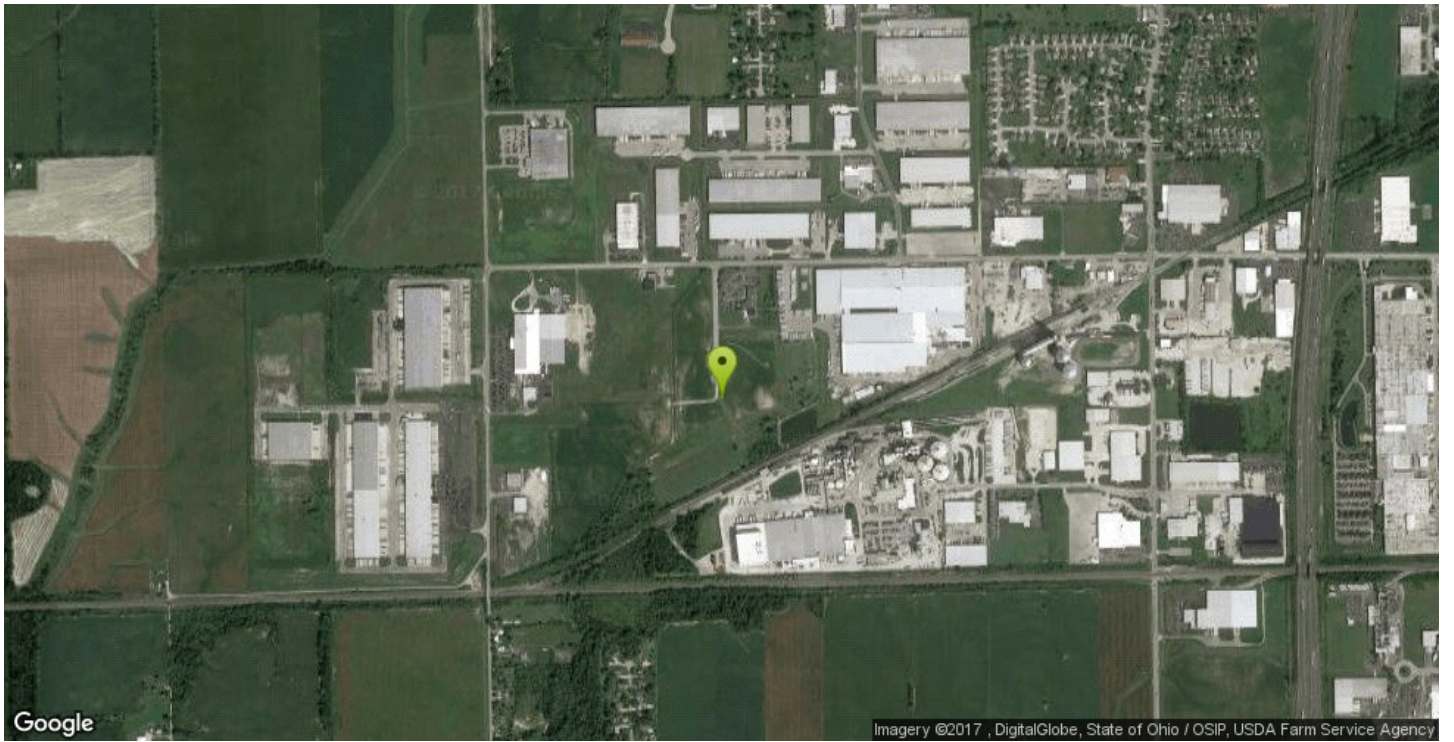

Campbell Road & Norcold Drive